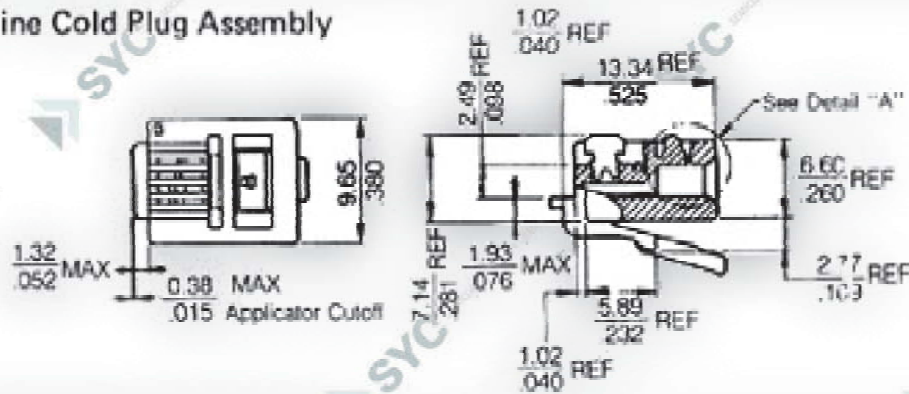

CODIGO

7001-XPXC

DESCRIPCION

Conector macho a cable de X pos X contactos

4 Circuit Handset Plug Assembly

6 Circuit Line Cord Plug Assembly

8 Circuit Plug Assembly (With and without key)

CTS	LOADED CONTACTS	DIM.							
		A		B		C		D	
4	4	3,81	.150	7,62	.300	11,18	.440	11,56	.455
6	4	3,81	.150	10,16	.400	13,21	.520	13,59	.535
6	6	6,35	.250	10,16	.400	13,21	.520	13,59	.535
8	6	6,35	.250	11,43	.450	15,24	.600	15,62	.615
8	8	8,89	.350	11,43	.450	15,24	.600	15,62	.615