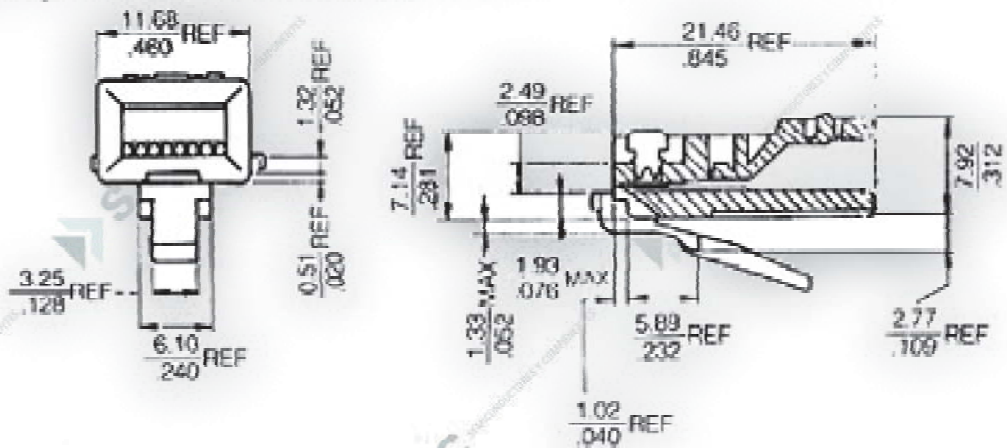

CODIGO

7001-XPXC

DESCRIPCION

Conector macho a cable de X pos X contactos

4 Circuit Handset Plug Assembly

6 Circuit Line Cord Plug Assembly

8 Circuit Plug Assembly (With and without key)

CTS	LOADED CONTACTS	DIM.							
		A		B		C		D	
4	4	3,81	.150	7,62	.300	11,18	.440	11,56	.455
6	4	3,81	.150	10,16	.400	13,21	.520	13,59	.535
6	6	6,35	.250	10,16	.400	13,21	.520	13,59	.535
8	6	6,35	.250	11,43	.450	15,24	.600	15,62	.615
8	8	8,89	.350	11,43	.450	15,24	.600	15,62	.615