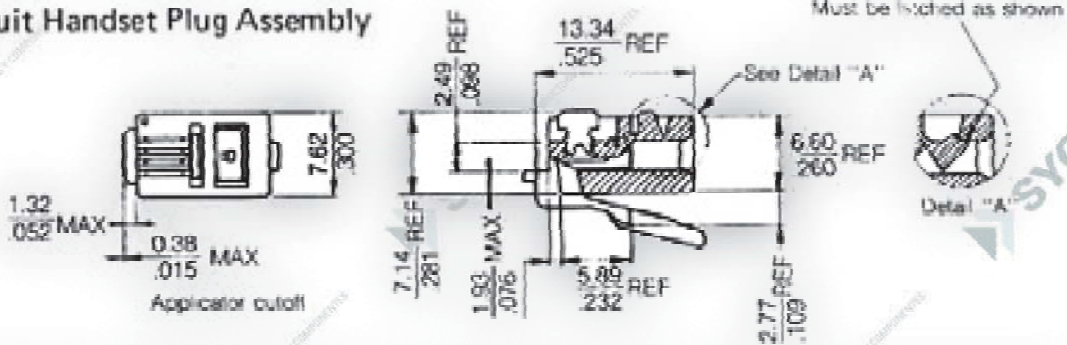

CODIGO

7001-XPXC

DESCRIPCION

Conector macho a cable de X pos X contactos

4 Circuit Handset Plug Assembly

6 Circuit Line Cord Plug Assembly

8 Circuit Plug Assembly (With and without key)

CTS	LOADED CONTACTS	DIM.							
		A		B		C		D	
4	4	3,81	.150	7,62	.300	11,18	.440	11,56	.455
6	4	3,81	.150	10,16	.400	13,21	.520	13,59	.535
6	6	6,35	.250	10,16	.400	13,21	.520	13,59	.535
8	6	6,35	.250	11,43	.450	15,24	.600	15,62	.615
8	8	8,89	.350	11,43	.450	15,24	.600	15,62	.615