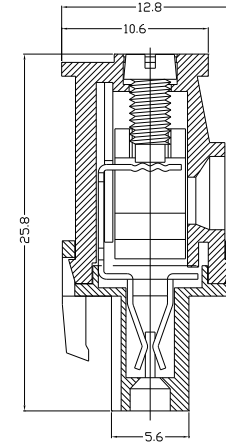

X2ESDP-XXP

ENCHUFABLE H. A CABLE .2" XXV H

AV
BV

AVR
BVR

300V 12A 2.5mm²

Poles: Any poles (2-22P)

Pitch: 5.0mm 5.08mm

Materials

Housing: Polyamide 6.6, Green

Clamp: Phosphor Bronze, 0.4t, Tin Plated.

Wire Cage: Brass, Nickel Plated.

Screw: M3, Steel, Zinc Plated.