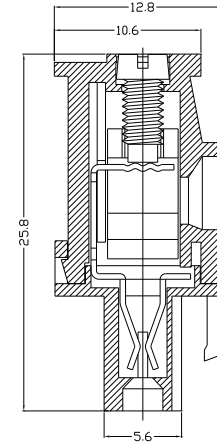

X2ESDP-XXP

ENCHUFABLE H. A CABLE .2" XXV H

AV
BV

AVR
BVR

300V 12A 2.5mm²

Poles: Any poles (2-22P)

Pitch: 5.0mm 5.08mm

Materials

Housing: Polyamide 6.6, Green

Clamp: Phosphor Bronze, 0.4t, Tin Plated.

Wire Cage: Brass, Nickel Plated.

Screw: M3, Steel, Zinc Plated.